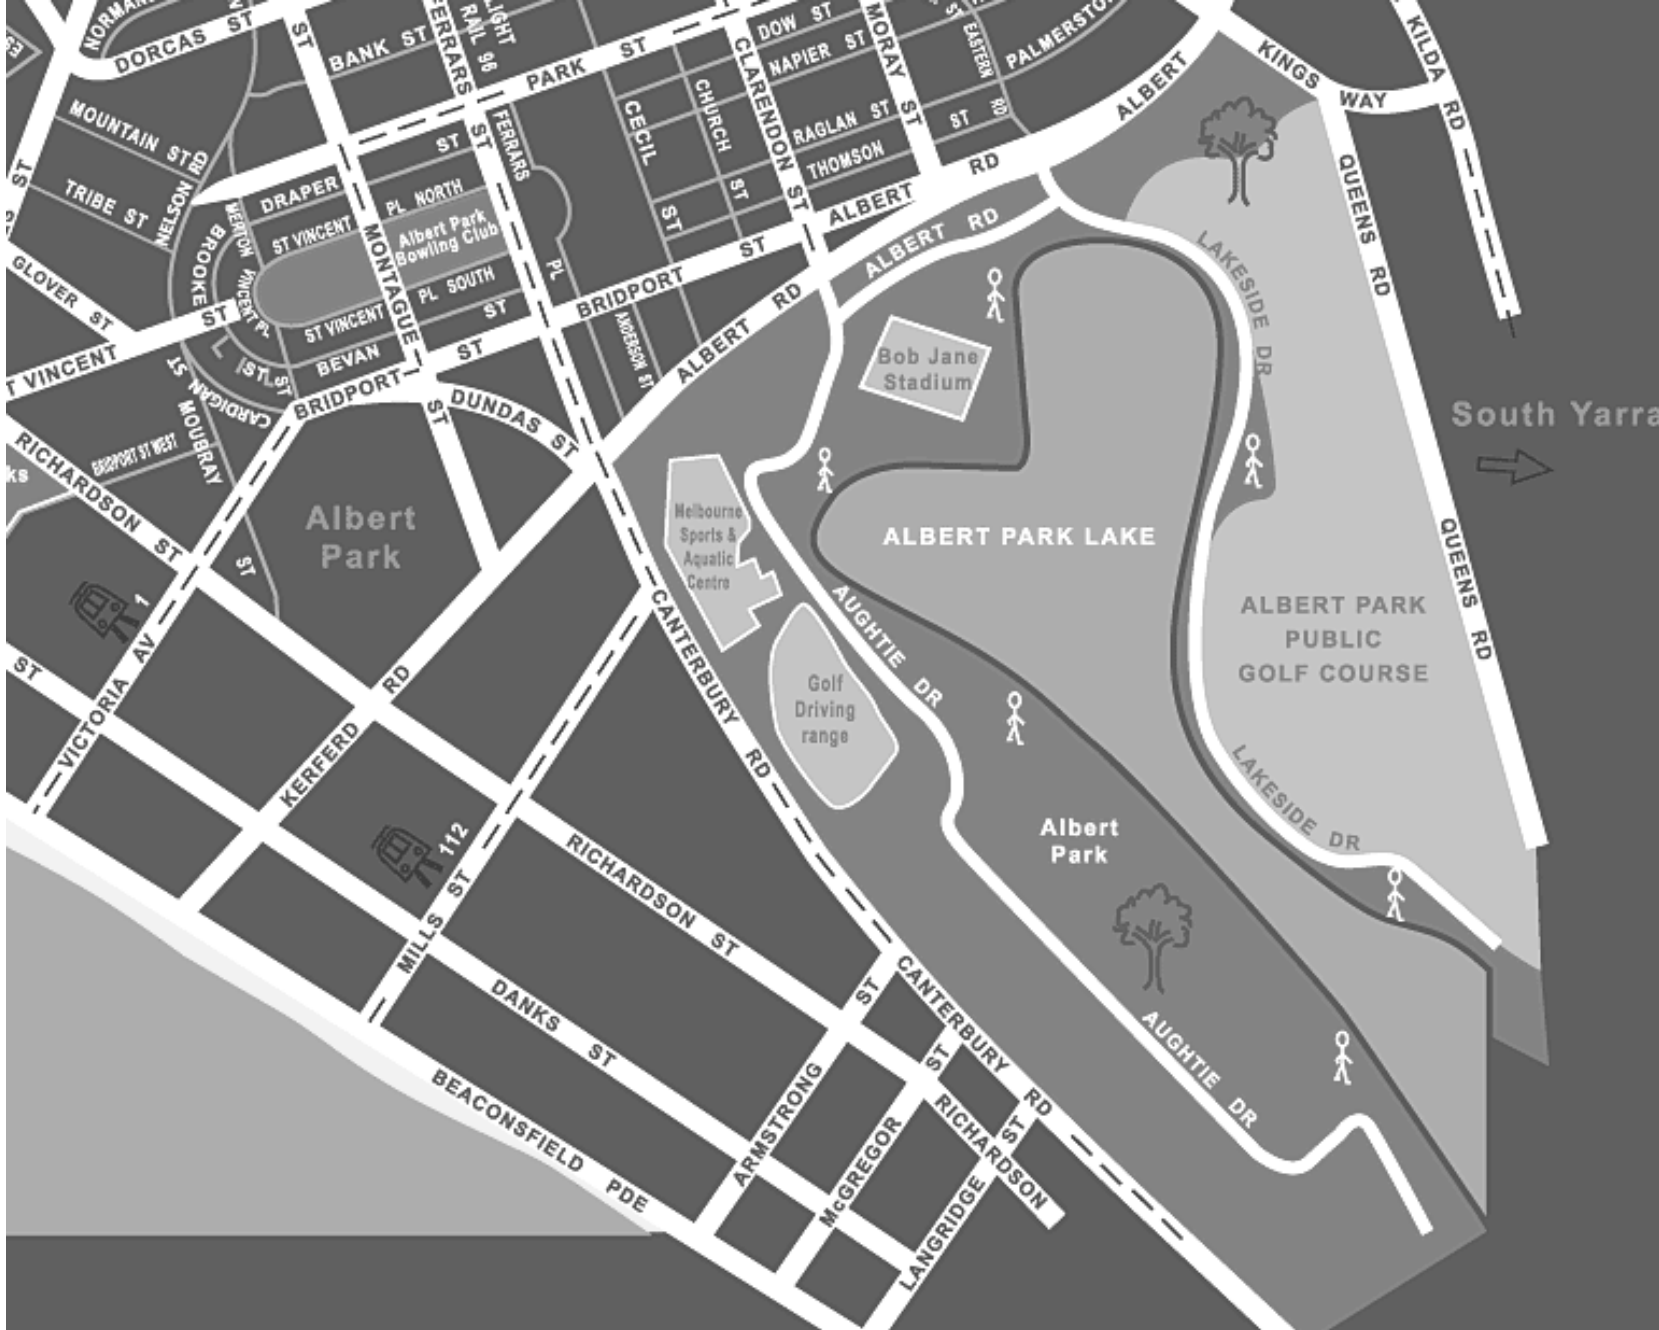

MELBOURNE SPORTS AND AQUATIC CENTRE, ALBERT PARK

The main entry to the Melbourne Sports and Aquatic Centre is off Aughtie Drive.

Melways ref. 2K, D7

Public car parking is available in the Lakeside Car Park. Please note that parking metres have been installed and fines will be issued if your car does not display a current ticket.